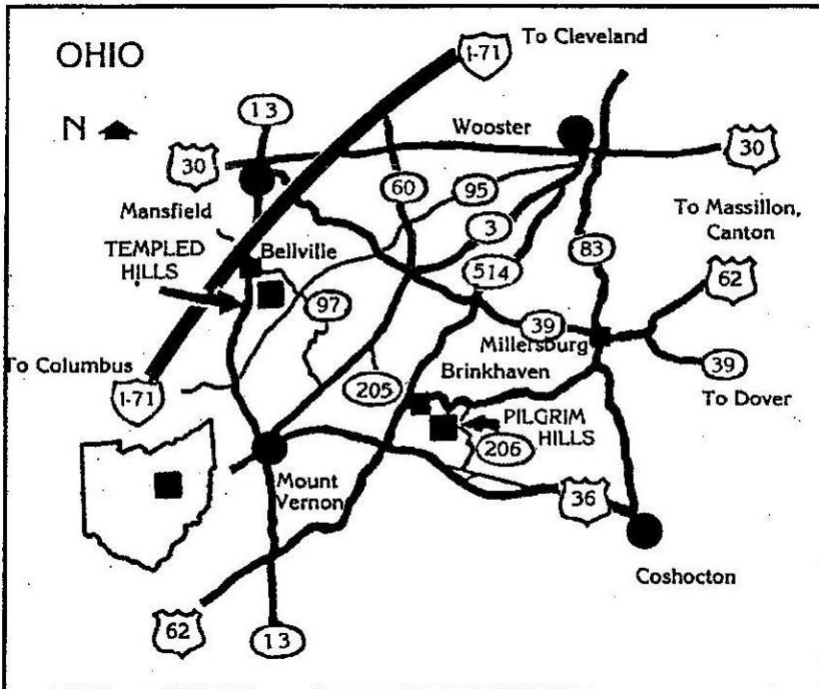

Directions to Templed Hills Campgrounds

Templed Hills
P.O. Box 575 (5734 Durbin Road)
Bellville, OH 44813
(419) 886-2380

From the North:

Take I-71 south to Route 13.
Go south on Route 13 into Bellville.*
The third traffic light in Bellville will be Durbin Road.
Turn left on Durbin Road and go 1.5 miles.
The camp entrance will be on your right.

From the South:

Take I-71 north to Route 97.
Go east (right) to Route 97 into Bellville.
The first traffic light will be Route 13.
Turn south (right) on Route 13.*
The next traffic light will be Durbin Road.
Turn left on Durbin Road and go 1.5 miles.
The camp entrance will be on your right.

***For inclement weather use:**

Stay on Route 13 through Bellville. Turn left onto
Ankneytown Road (opposite Ford dealer). Left on
Honeycreek Road and go 1 mile to Durbin Road. Left
onto Durbin Road. The camp entrance is on the left.